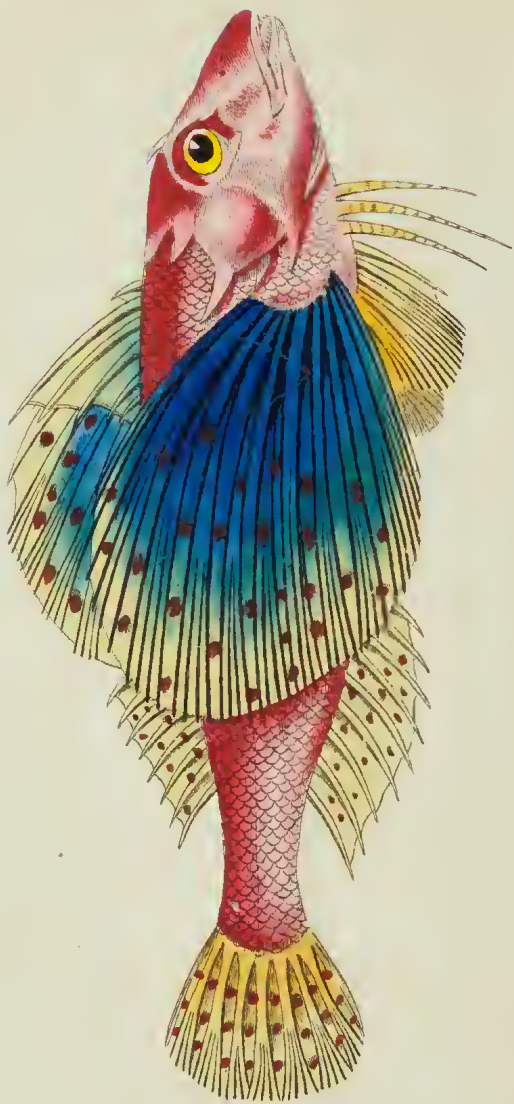

TRIGLA PUNCTATA.

CHARACTER GENERICUS.

Digiti liberi adpinnas pectorales.

CHARACTER SPECIFICUS, &c.

TRIGLA rosea, coccineo punctata, pinnis pectoralibus cæruleis.

TRIGLA rubro punctata.

Bloch. 10. p. 100. t. 353.

Pisc. Thoracici.

Lyra altera.

Plumier Mss.

Maria Americana incolit Trigla punctata, in pedalem vel sesquipedalem crescens longitudinem. Viro celeberrimo Carolo Plumier figuram archetypam hujus piscis debemus, a Blochio primum evulgatam.

London, Published July 1800, by D. Colclough, Stationer Street.

THE
SPOTTED GURNARD.

GENERIC CHARACTER.

Finger-shaped processes before the pectoral fins.

SPECIFIC CHARACTER, &c.

Rose-coloured GURNARD, spotted with deep red, with blue pectoral fins.

The spotted American GURNARD.

Der punctirte Seehahn.

La Trigle ponctuée.

Bloch. t. 353.

The spotted Gurnard is a native of the American seas, and grows to the length of a foot or eighteen inches. It is to the celebrated Father Plumier that we are indebted for the original figure of this fish, which was first published by Dr. Bloch.